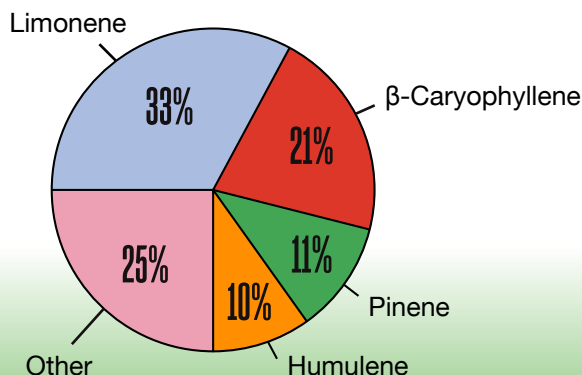

Gluerangutan

Harambe BX (OG Kush x GG4 x Hash Plant)

HYBRID

LIVING SOIL ORGANIC

☺ Uplifting ⚡ Energizing 🌿 Calm wind down

Gluerangutan is some *sticky* island dank. This Indica-Hybrid is a *Harambe* backcross with *sour orange rind* nose and a *fresh mountain pine* finish.

THC Flower 18 - 24%
THC Pre-Rolls 17 - 23%
CBG 0 - 3%

Pairs with

Board game nights, small gatherings with friends around a campfire, and video games.

Aroma

Orange, Pine, Fuel

Terpene Profile

size	sku
3.5 g	CNB-03802916
7 g	CNB-03803727
3 x 0.5g Pre Rolls	CNB-03802275
7x 0.5g Pre Rolls	CNB-03804243

Sustainably Grown | Hang Dried | Hand Trimmed

Other info to include:

MANAGER