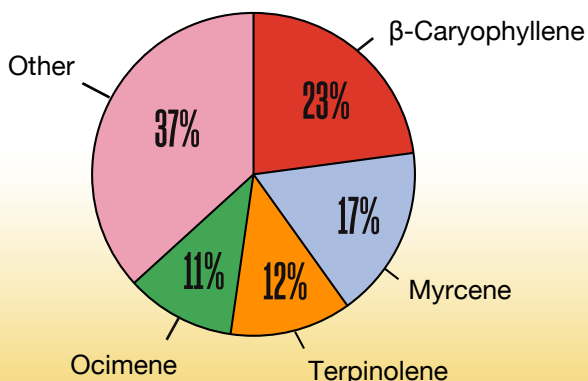

Terpene Profile

size	sku
3.5 g	CNB-03802917
2 x 0.5g Pre Rolls	CNB-03803160

Micro Batch | Hang Dried | Hand Trimmed

Other info to include: